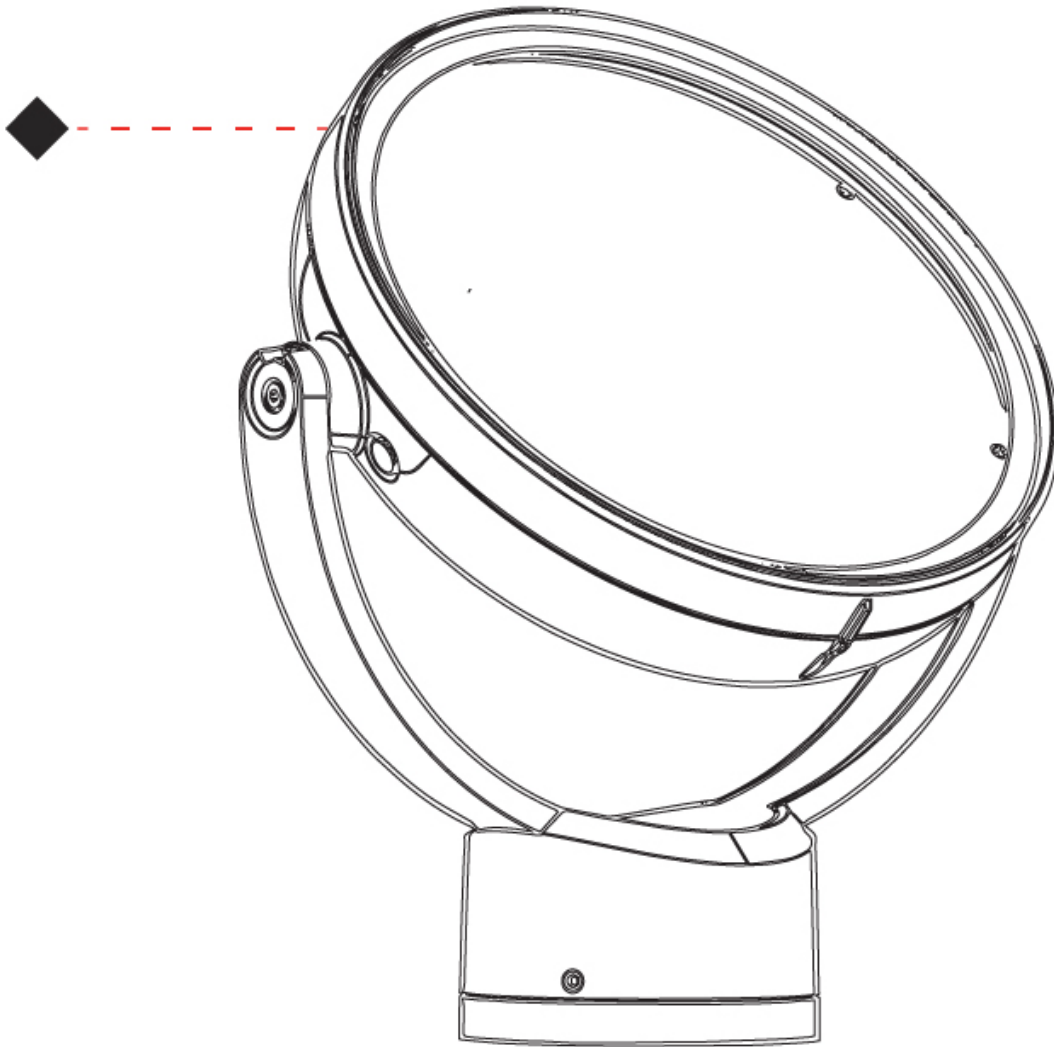

PROJECT

TYPE

SPECIFIER

QUANTITY

DATE

E